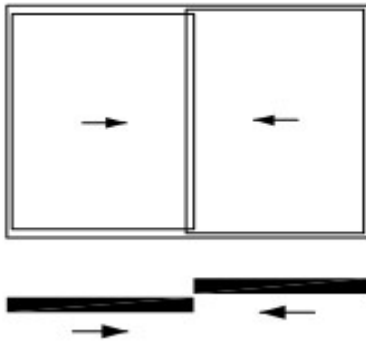

Picture: 1 Single Slide solution with internal sash

Picture: 2 Single Slide solution with external sash

Picture: 3 Slide - Slide System

Picture: 4 Face to Face System with internal sashes

Picture: 5 Face to Face System with external sashes

Picture: 12 Open Corner with external sashes

Picture: 13 Open Corner with external sashes and slide slide system

Tech. Data - Drive System		
<i>Classic Line</i>	<i>tensile force</i>	<i>sash weight</i>
Size 1	110 N	350 kg
Size 2	400 N	700 kg
Size 3	680 N	1200 kg
<i>Slim Line</i>	<i>tensile force</i>	<i>sash weight</i>
Size 1	180 N	500 kg