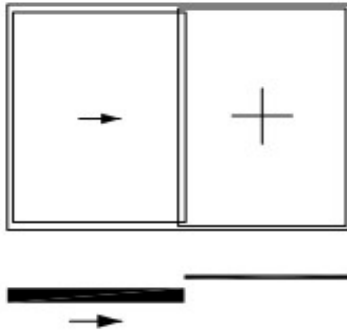

Picture: 1 Single Slide solution with internal sash

Picture: 2 Single Slide solution with external sash

Picture: 3 Slide - Slide System

Picture: 4 Face to Face System with internal sashes

Picture: 5 Face to Face System with external sashes

Picture: 12 Open Corner with external sashes

Picture: 13 Open Corner with external sashes and slide slide system

Tech. Data - Drive System		
<i>Classic Line</i>	<i>tensile force</i>	<i>sash weight</i>
Size 1	110 N	350 kg
Size 2	400 N	700 kg
Size 3	680 N	1200 kg
<i>Slim Line</i>	<i>tensile force</i>	<i>sash weight</i>
Size 1	180 N	500 kg