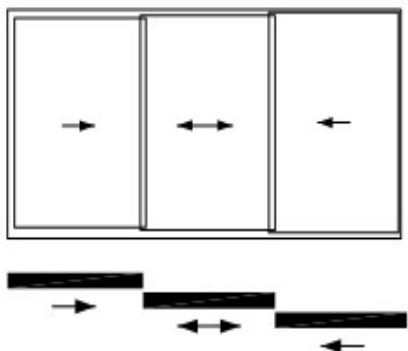

Picture: 1 Single Slide solution with internal sash

Picture: 2 Single Slide solution with external sash

Picture: 3 Slide - Slide System

Picture: 4 Face to Face System with internal sashes

Picture: 5 Face to Face System with external sashes

Picture: 6 Telescopic system with 2 internal sashes

Picture: 7 Flying telescopic system

Picture: 8 Slide - Slide and Face to Face System combined

Picture: 12 Open Corner with external sashes

Picture: 13 Open Corner with external sashes and slide slide system

Tech. Data - Drive System		
<i>Classic Line</i>	<i>tensile force</i>	<i>sash weight</i>
Size 1	110 N	350 kg
Size 2	400 N	700 kg
Size 3	680 N	1200 kg
<i>Slim Line</i>	<i>tensile force</i>	<i>sash weight</i>
Size 1	180 N	500 kg