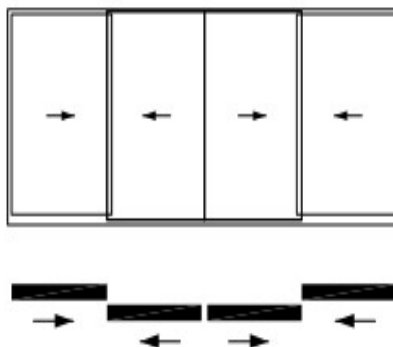

Picture: 1 Single Slide solution with internal sash

Picture: 2 Single Slide solution with external sash

Picture: 3 Slide - Slide System

Picture: 4 Face to Face System with internal sashes

Picture: 5 Face to Face System with external sashes

Picture: 6 Telescopic system with 2 internal sashes

Picture: 7 Flying telescopic system

Picture: 8 Slide - Slide and Face to Face System combined

Picture: 12 Open Corner with external sashes

Picture: 13 Open Corner with external sashes and slide slide system

Tech. Data - Drive System		
<i>Classic Line</i>	<i>tensile force</i>	<i>sash weight</i>
Size 1	110 N	350 kg
Size 2	400 N	700 kg
Size 3	680 N	1200 kg
<i>Slim Line</i>	<i>tensile force</i>	<i>sash weight</i>
Size 1	180 N	500 kg