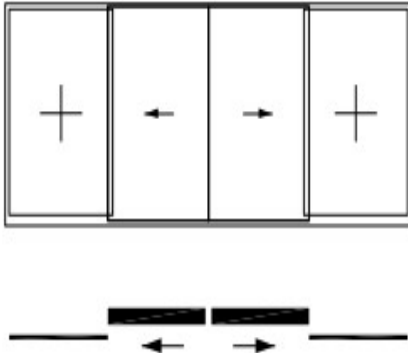

Picture: 1 Single Slide solution with internal sash

Picture: 2 Single Slide solution with external sash

Picture: 3 Slide - Slide System

Picture: 4 Face to Face System with internal sashes

Picture: 5 Face to Face System with external sashes

Picture: 6 Telescopic system with 2 internal sashes

Picture: 7 Flying telescopic system

Picture: 8 Slide - Slide and Face to Face System combined

Picture: 12 Open Corner with external sashes

Picture: 13 Open Corner with external sashes and slide slide system

Tech. Data - Drive System		
<i>Classic Line</i>	<i>tensile force</i>	<i>sash weight</i>
Size 1	110 N	350 kg
Size 2	400 N	700 kg
Size 3	680 N	1200 kg
<i>Slim Line</i>	<i>tensile force</i>	<i>sash weight</i>
Size 1	180 N	500 kg