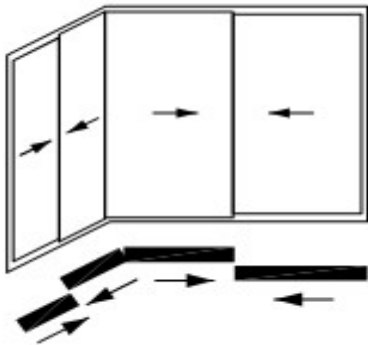

Picture: 6 Telescopic system with 2 internal sashes

Picture: 7 Flying telescopic system

Picture: 8 Slide - Slide and Face to Face System combined

## Typical Drive Solutions

Picture: 9 Face to Face and Slide combination with internal sashes

Picture: 10 Face to Face and Slide combination with external sashes

Picture: 11 Face to Face Slide - Slide and Telescopic combination

Picture: 12 Open Corner with external sashes

Picture: 13 Open Corner with external sashes and slide slide system

Tech. Data - Drive System		
<i>Classic Line</i>	<i>tensile force</i>	<i>sash weight</i>
Size 1	110 N	350 kg
Size 2	400 N	700 kg
Size 3	680 N	1200 kg
<i>Slim Line</i>	<i>tensile force</i>	<i>sash weight</i>
Size 1	180 N	500 kg